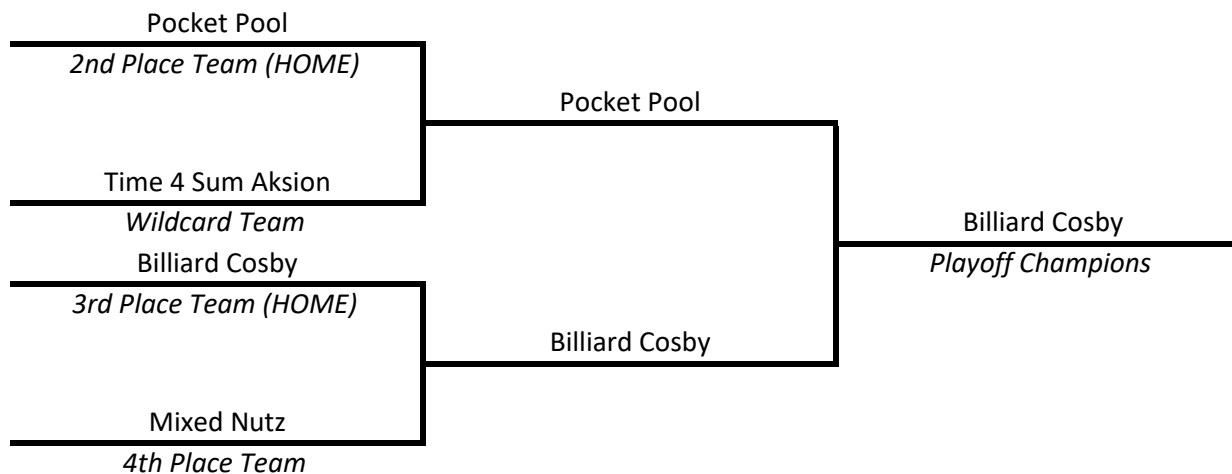

★ PLAYOFFS ★

SILVER TIER

Divisions Of 9 To 13 Teams

**Division Champions (First Place At The End Of The Session) AND
Playoff Champions Advance To The World Qualifier Tournament**

WILDCARD TEAMS

- Dobby Stompers
- The Moojer Nation
- Papa's Ball Breakers
- Time 4 Sum Aksion
- The Wanderers
- The Incurrigibles

INELIGIBLE FOR WILDCARD DRAW

- Hedz Or Tales
- Los Borachos
- Menace To Sobriety

Division Champions: Taking Over

Please see the schedule on your APA Online Member Services account to see when you play

All players must play at least 6 matches with a team during regular session to gain eligibility into playoffs